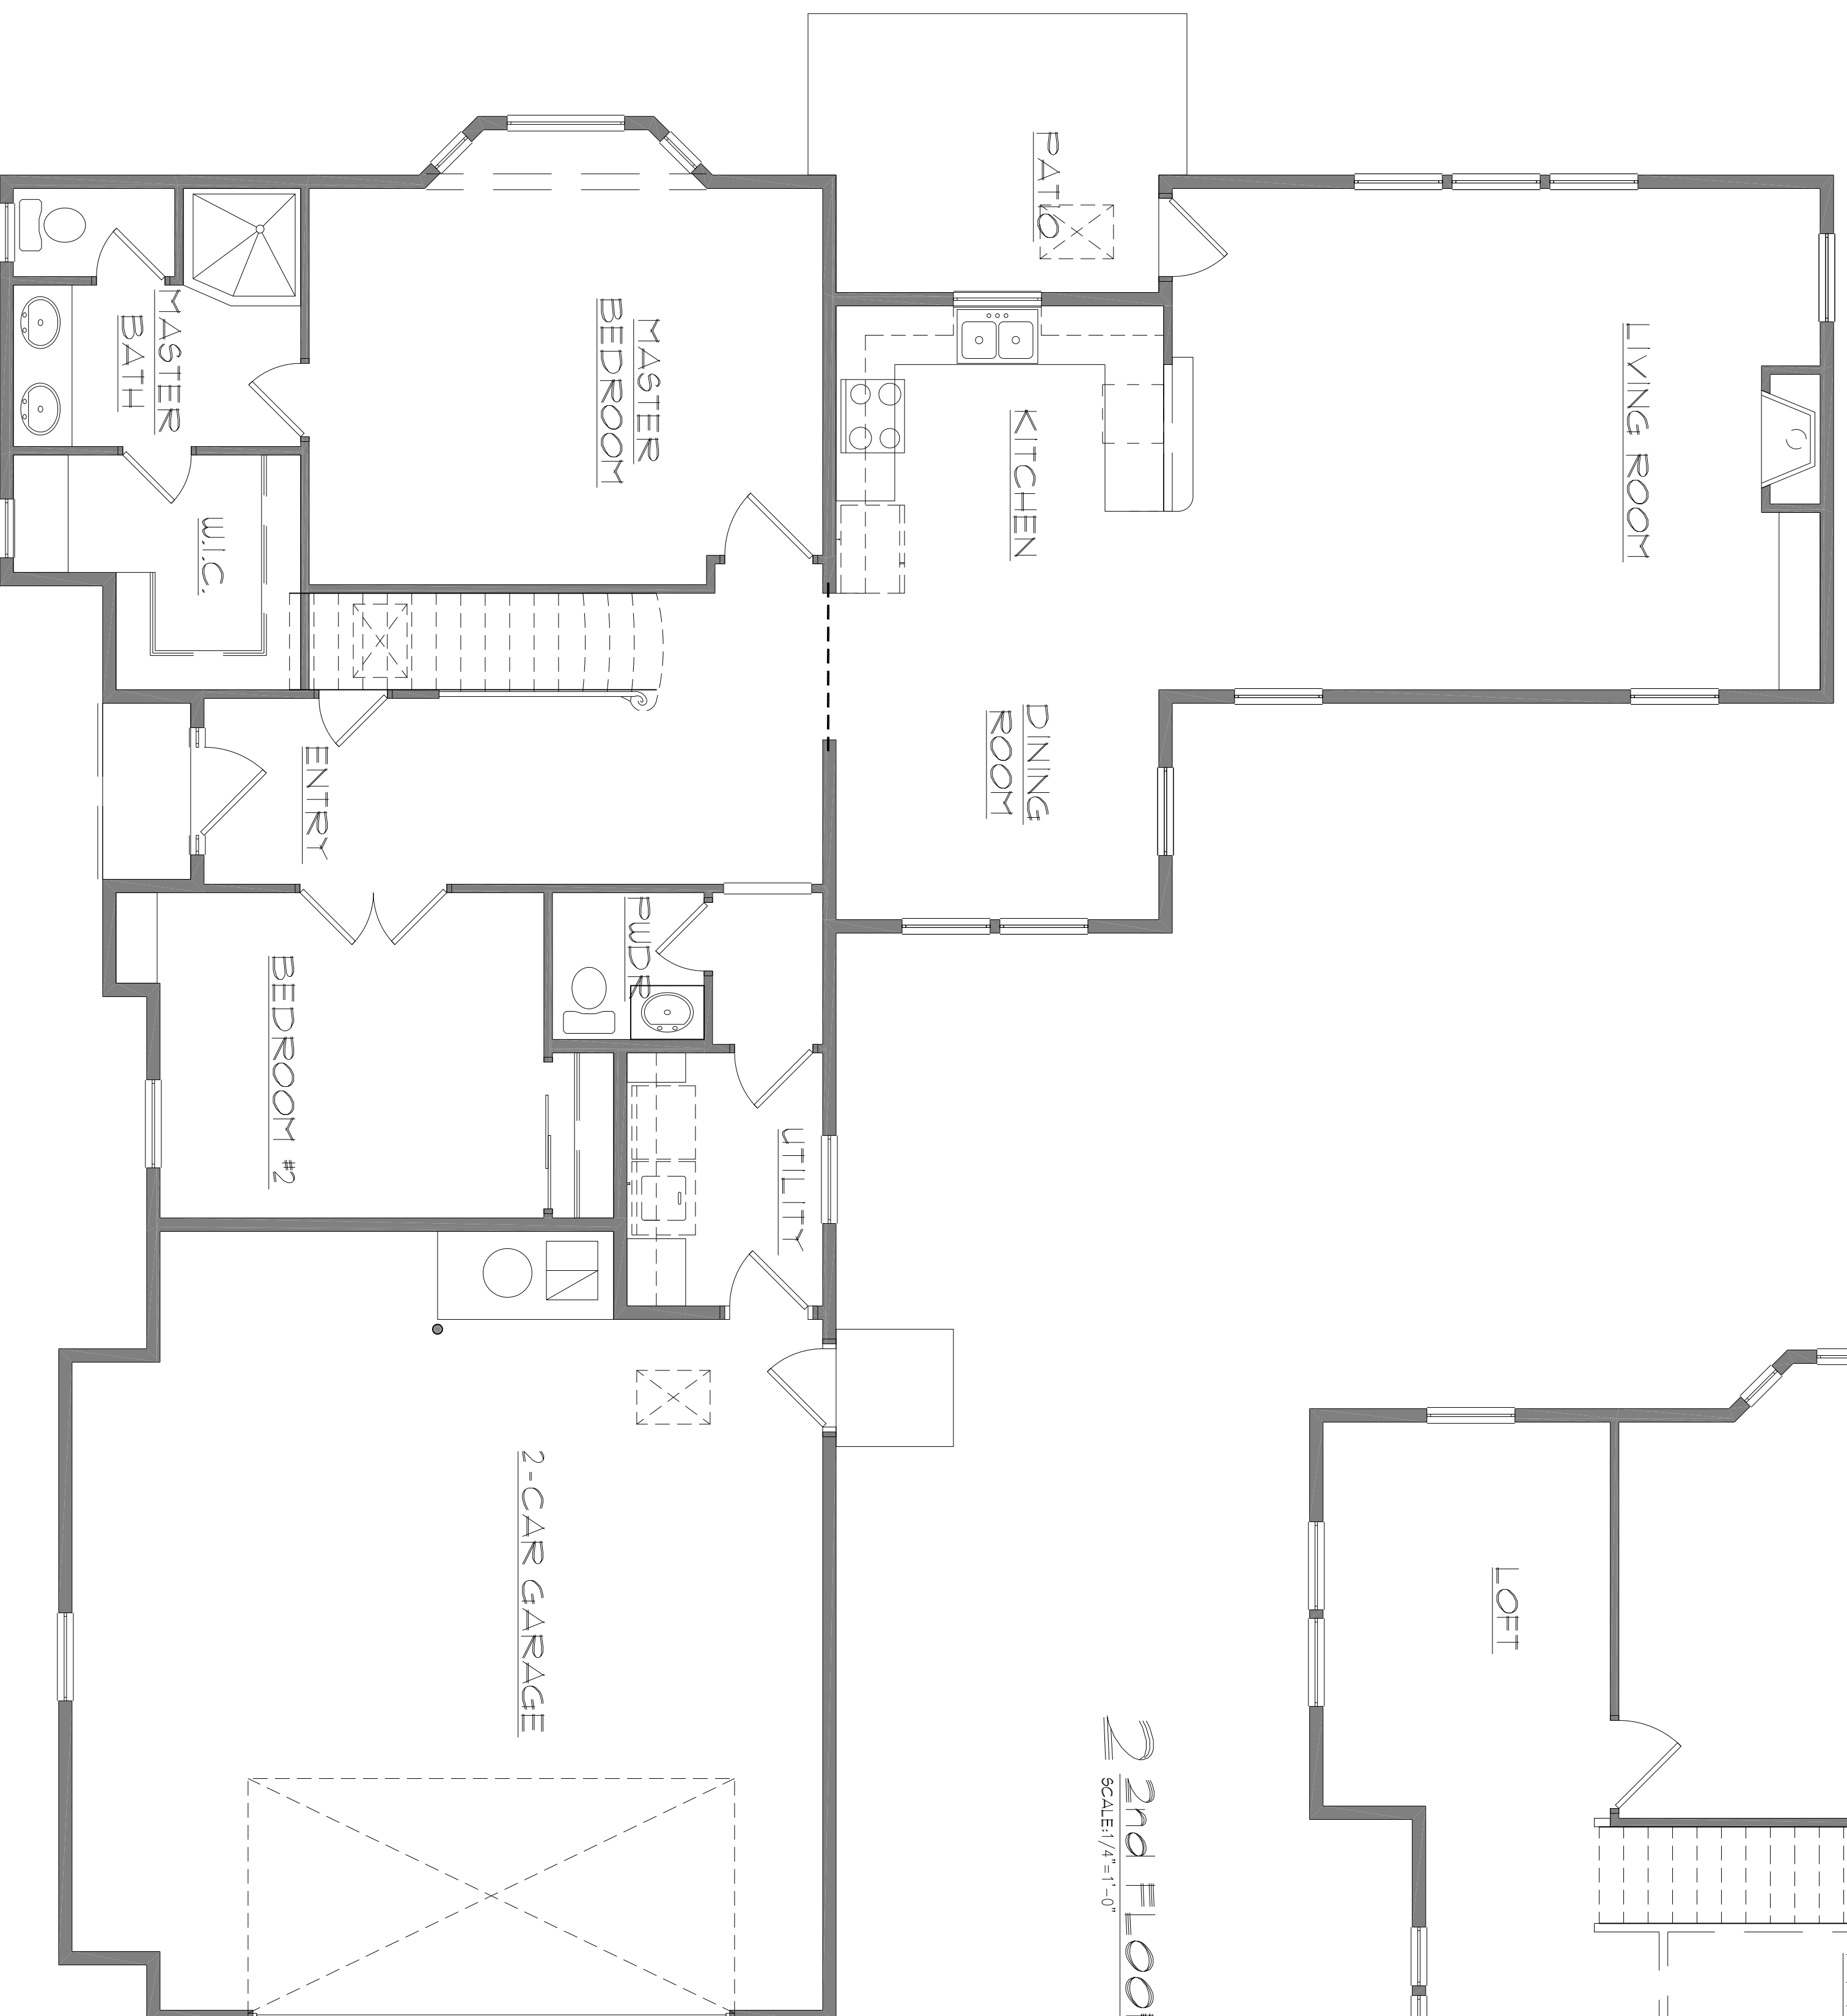

2nd FLOOR PLAN  
SCALE: 1/4"=1'-0"

1st FLOOR PLAN  
SCALE: 1/4"=1'-0"

AREA	SQ./FT.
1st FLOOR=	1616
2nd FLOOR=	886
TOTAL LIVING=	2502
PATIO=	115
GARAGE=	676
TOTAL NON LIVING=	791